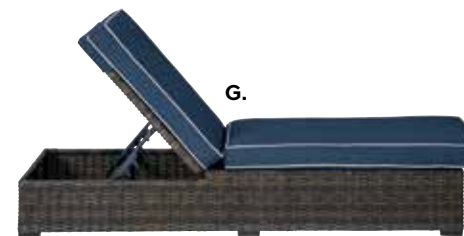

C. LOUNGE CHAIR P455-820.
27"W x 30"D x 34"H. Ships 1 per carton.

To order set as shown: P455-822,
P455-820, P455-625.

Assembly required.

GRASSON LANE COLLECTION

Style. Comfort. Quality. Value. The Grasson Lane collection really goes to town, giving you the total package for outstanding outdoor living. Crafted to withstand the elements, this outdoor collection's resin wicker woven on a rust-proof aluminum frame ensures carefree living, while the plush cushion covered in fade-resistant Nuvella® fabric provides stylish appeal. Comfy and casual, it's perfect for use inside or out. Assembly required on all except chaise and ottoman. Tables have aluminum tops. Loveseat and sofa include 2 throw pillows.