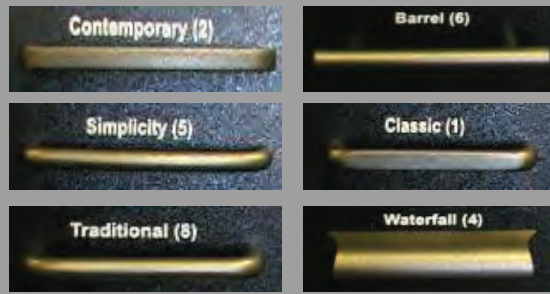

Aged Bronze

Burnished Bronze

Bronze Tone

Brushed Sienna

Espresso

Textured Mocha

Brushed Steel
(Aluminum Only)

Premium Finishes

Oil Rubbed Bronze
(Hand applied expect variances)

Antique Brass

Pewter

Antique Copper

Natural Iron

Satin Brass

Super Premium Finishes

Polished Nickel

Polished Copper

Polished Brass

Prime Finishes

Brushed Nickel

Satin Nickel

Glass Options

Handle Options

Grand Forge Options Only