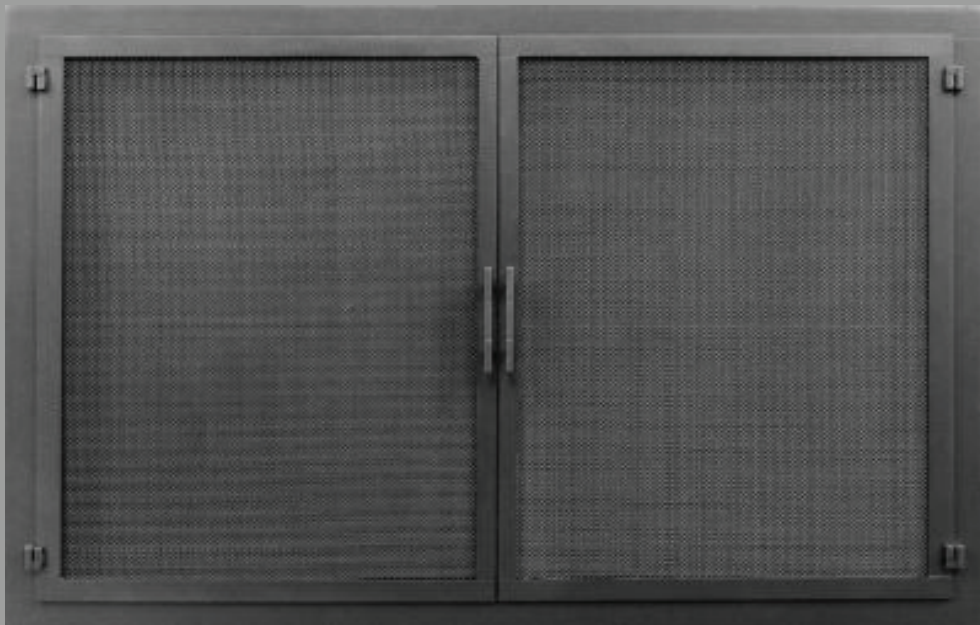

Rectangular Center View Full Fold
Brushed Charcoal

Available Door Types

Rectangular Cabinet

Rectangular Center View Full Fold

Available Door Types

Rectangular Cabinet

Newport

The Newport is a rectangular custom size door manufactured to your exact specifications. The sturdy steel frame and doors have precision welded corners. The Newport wire-cloth door can be used on either masonry or factory built fireplaces. The Newport glass door is designed for masonry fireplaces.