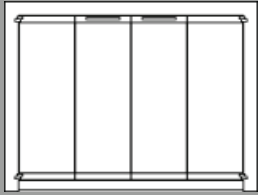

Ovation

For use with masonry wood fireplaces.

Rectangular Deco Full Fold
Vintage Iron

www.portlandwillamette.com 866.880.0900

Available Door Types

Rectangular
Standard Full Fold

Rectangular
Standard Cabinet

Rectangular
Center View Cabinet

Rectangular
Center View Full Fold

Rectangular
Cabinet

Rectangular
Cabinet Full Fold

Rectangular Deco
Center View Full Fold

Rectangular Deco
Center View Cabinet

Rectangular Deco
Cabinet